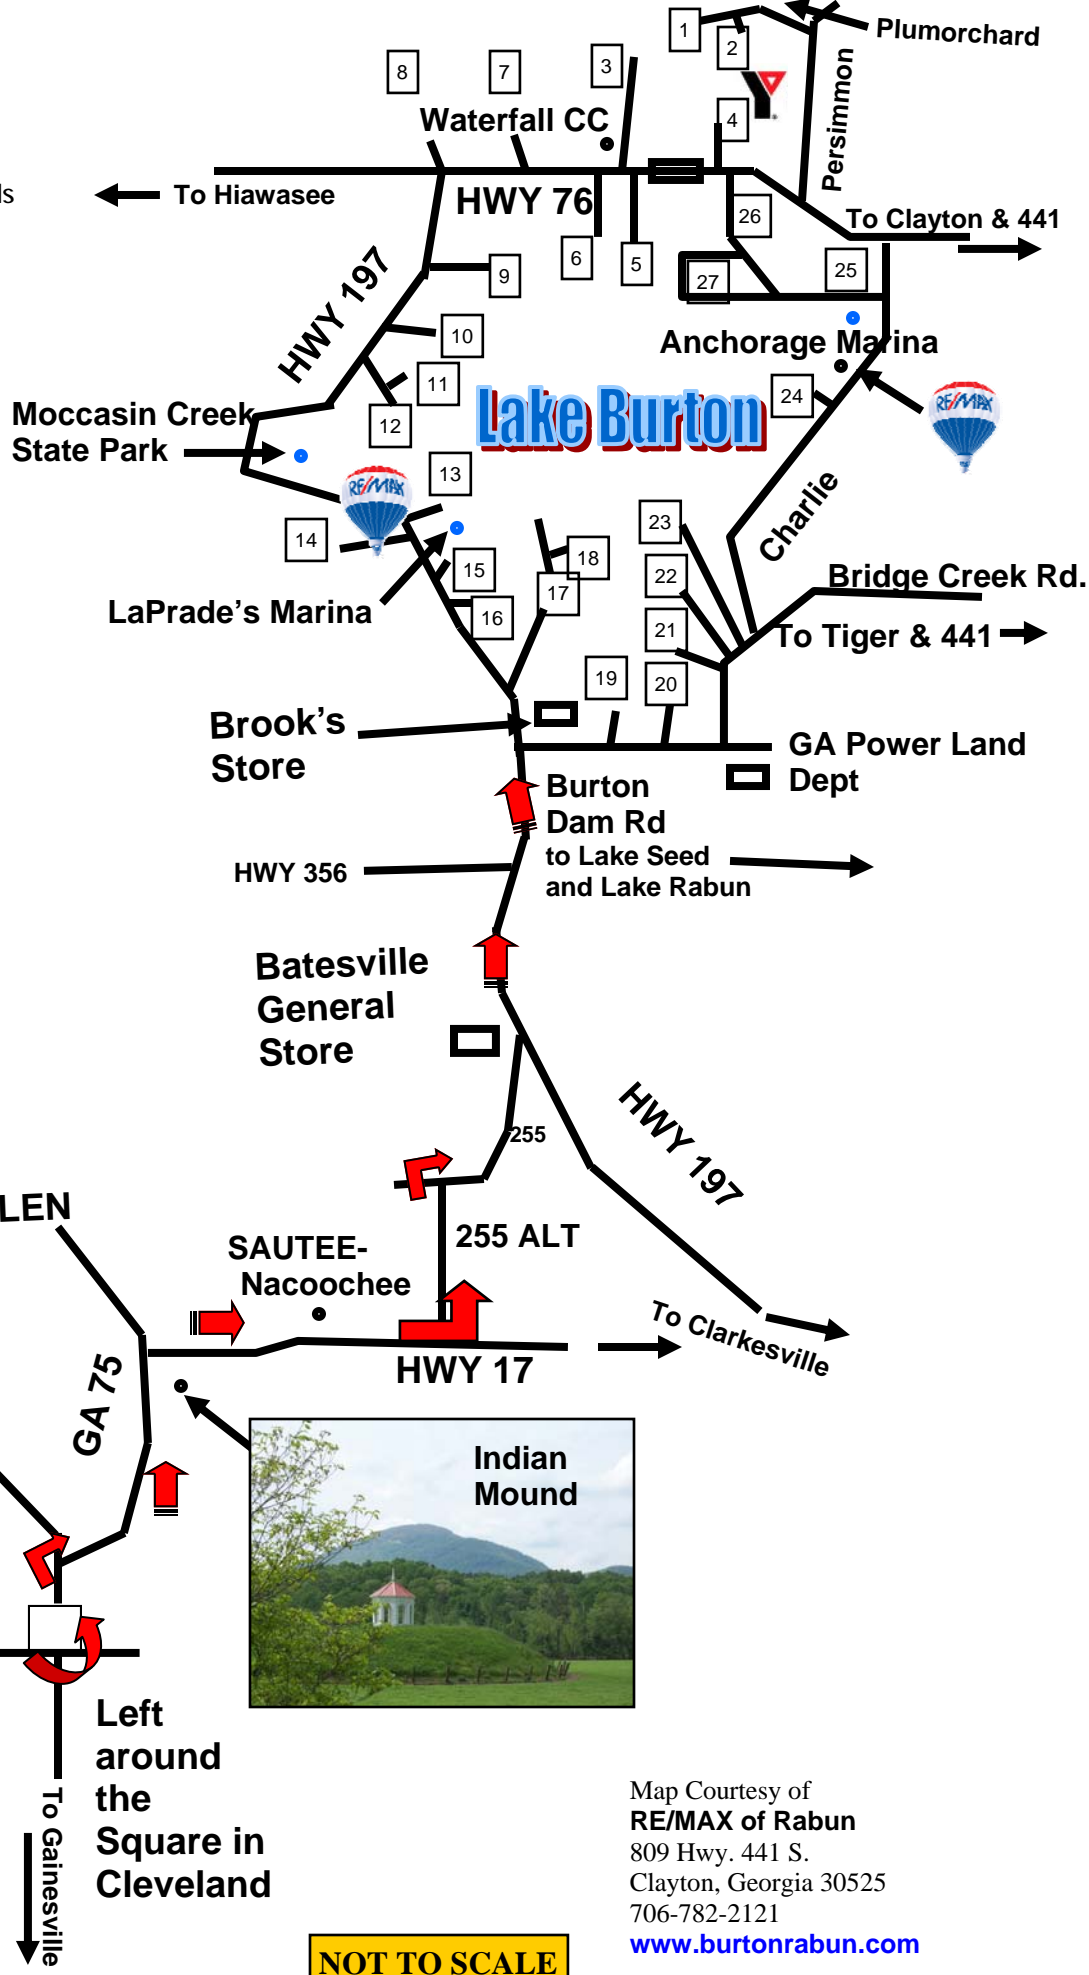

**Smaller Roads Intersecting Larger Roads**

1. Oscar Rock Road
2. Chester York Road
3. Vickers Road
4. High Harbour Road (Y-Camp)
5. Deer Hill Road
6. Buck Road
7. Chinkapin
8. Popcorn Road
9. Blalock Goldmine Road (North End)
10. Blalock Goldmine Road (South End)
11. Dick's Creek Cove
12. Moccasin Cove Road
13. E. Wildcat Road
14. Wildcat Creek
15. LaPrades Road
16. Laurel Lodge Road (North End)
17. Laurel Lodge Road (South End)
18. Cherokee Road
19. Limberlost Road
20. Burton Mountain Road
21. Perrin Cove Road
22. Boykin Road
23. Murray Cove Road (South)
24. Murray Cove Road (North)
25. Timpson Cove Road
26. Meeting House Mountain Road
27. Acorn Creek Road

Map Courtesy of  
**RE/MAX of Rabun**  
 809 Hwy. 441 S.  
 Clayton, Georgia 30525  
 706-782-2121  
[www.burtonrabun.com](http://www.burtonrabun.com)

**NOT TO SCALE**

GA 400 ends from **ATLANTA**